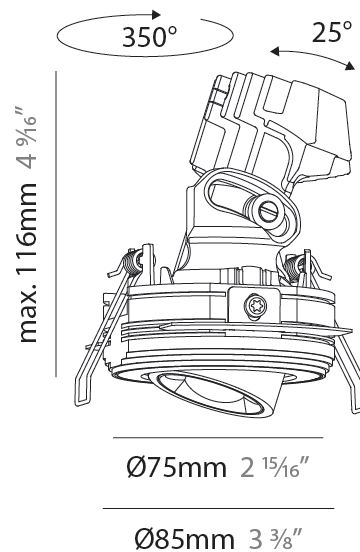

GENERAL

Series: Oiko Pro
Subseries: Oiko Pro Adjustable
Brand: Prolicht
Division: Architectural
Mounting Type: Trimless
Mounting Location: Ceiling
Subcategory: Downlight

PHYSICAL

Shape: Round
Diameter (mm): 75
Diameter (in): 2 ¹⁵ / ₁₆
Height (mm): 116
Height (in): 4 ⁹ / ₁₆
Ceiling Thickness (mm): 10 / 12.5 / 15 / 25
Ceiling Thickness (in): 3/8 or 1/2 or 9/16 or 1
Min. Recessing Depth (mm): 125
Min. Recessing Depth (in): 4 ¹⁵ / ₁₆
Light Distribution: Direct
Diffuser: Lens Pack - Spread Lens / Linear Spread Lens / Honeycomb Louver
Fixture Finish: SSR / BKV / CWI / CRY / HAB / LAG / UFT / ITA / RUA / RUR / MIC / FTG / MYG / TWT / LOD / PUS / FRO / FUP / KIA / POP / BLS / SPG / MEY / GOH / GUM / CHC / COM / ABZ / JAG / OBR / MOS / ROR
Fixture Material: Aluminum Die Cast
Cut-out Measurements: D. 86mm / 3 3/8"

Reflector°: 36
Adjustability: Rotational 350° / Tilt 25°

RATINGS AND CERTIFICATIONS

Certified By: Certified for North American Standards
IP rating: IP20

OIKO PRO ADJUSTABLE TRIMLESS

A35884-

PROJECT _____

TYPE _____