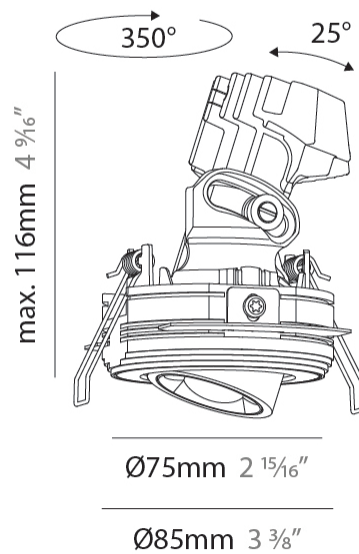

GENERAL

Series: Oiko Pro
 Subseries: Oiko Pro Adjustable
 Brand: Prolicht
 Division: Architectural
 Mounting Type: Trimless
 Mounting Location: Ceiling
 Subcategory: Downlight

PHYSICAL

Shape: Round
 Diameter (mm): 75
 Diameter (in): 2 ¹⁵/₁₆
 Height (mm): 116
 Height (in): 4 ⁹/₁₆
 Ceiling Thickness (mm): 10 / 12.5 / 15 / 25
 Ceiling Thickness (in): 3/8 or 1/2 or 9/16 or 1
 Min. Recessing Depth (mm): 125
 Min. Recessing Depth (in): 4 ¹⁵/₁₆
 Light Distribution: Direct
 Fixture Finish: SSR / BKV / CWI / CRY / HAB / LAG / UFT / ITA / RUA / RUR / MIC / FTG / MYG / TWT / LOD / PUS / FRO / FUP / KIA / POP / BLS / SPG / MEY / GOH / GUM / CHC / COM / ABZ / JAG / OBR / MOS / ROR
 Fixture Material: Aluminum Die Cast
 Cut-out Measurements: D. 86mm / 3 3/8"

OPTICAL

Reflector°: 14
 Adjustability: Rotational 350° / Tilt 25°

RATINGS AND CERTIFICATIONS

Certified By: Certified for North American Standards
 IP rating: IP20

OIKO PRO ADJUSTABLE TRIMLESS

A35815-

PROJECT