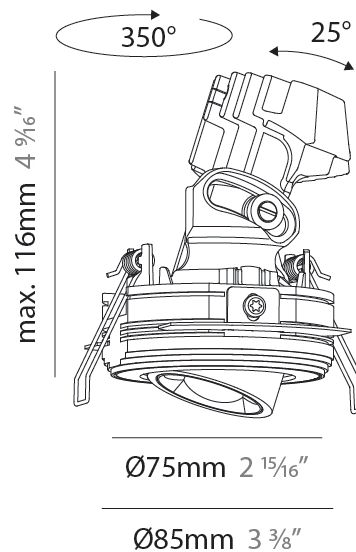

GENERAL

Series: Oiko Pro
Subseries: Oiko Pro Adjustable
Brand: Prolicht
Division: Architectural
Mounting Type: Trimless
Mounting Location: Ceiling
Subcategory: Downlight

PHYSICAL

Shape: Round
Diameter (mm): 75
Diameter (in): 2 ¹⁵ / ₁₆
Height (mm): 116
Height (in): 4 ⁹ / ₁₆
Ceiling Thickness (mm): 10 / 12.5 / 15 / 25
Ceiling Thickness (in): 3/8 or 1/2 or 9/16 or 1
Min. Recessing Depth (mm): 125
Min. Recessing Depth (in): 4 ¹⁵ / ₁₆
Light Distribution: Direct
Diffuser: Lens Pack - Spread Lens / Linear Spread Lens / Honeycomb Louver
Fixture Finish: SSR / BKV / CWI / CRY / HAB / LAG / UFT / ITA / RUA / RUR / MIC / FTG / MYG / TWT / LOD / PUS / FRO / FUP / KIA / POP / BLS / SPG / MEY / GOH / GUM / CHC / COM / ABZ / JAG / OBR / MOS / ROR
Fixture Material: Aluminum Die Cast
Cut-out Measurements: D. 86mm / 3 3/8"

OPTICAL

Reflector: 34
Adjustability: Rotational 350° / Tilt 25°

RATINGS AND CERTIFICATIONS

Certified By: Certified for North American Standards
IP rating: IP20

OIKO PRO ADJUSTABLE TRIMLESS

A35816-

PROJECT

TYPE