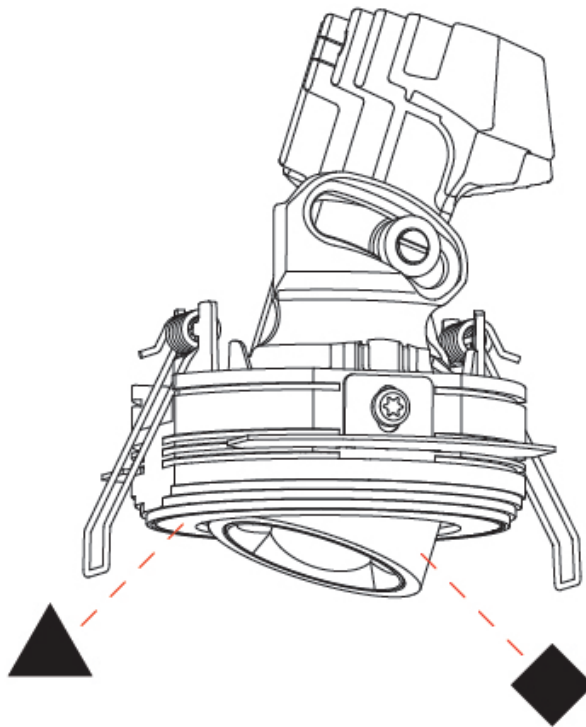

OIKO PRO ADJUSTABLE TRIMLESS

A35815-

PROJECT

TYPE

SPECIFIER

QUANTITY

DATE