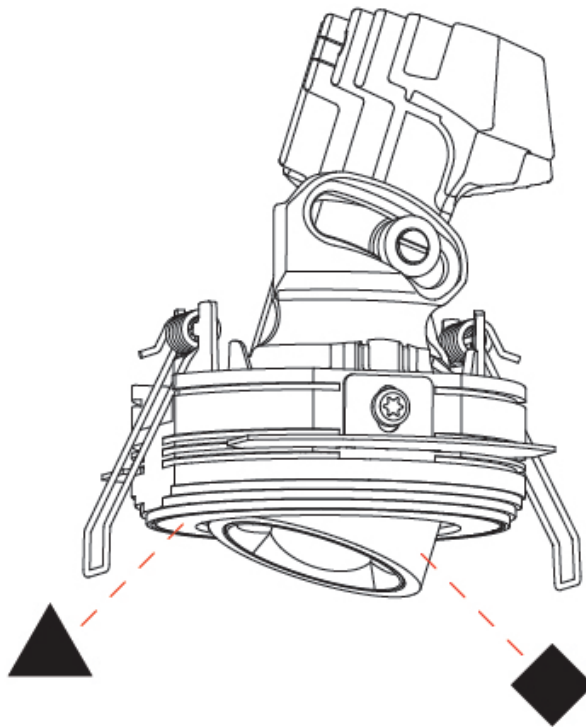

OIKO PRO ADJUSTABLE TRIMLESS

A35816-

PROJECT

TYPE

SPECIFIER

QUANTITY

DATE

A